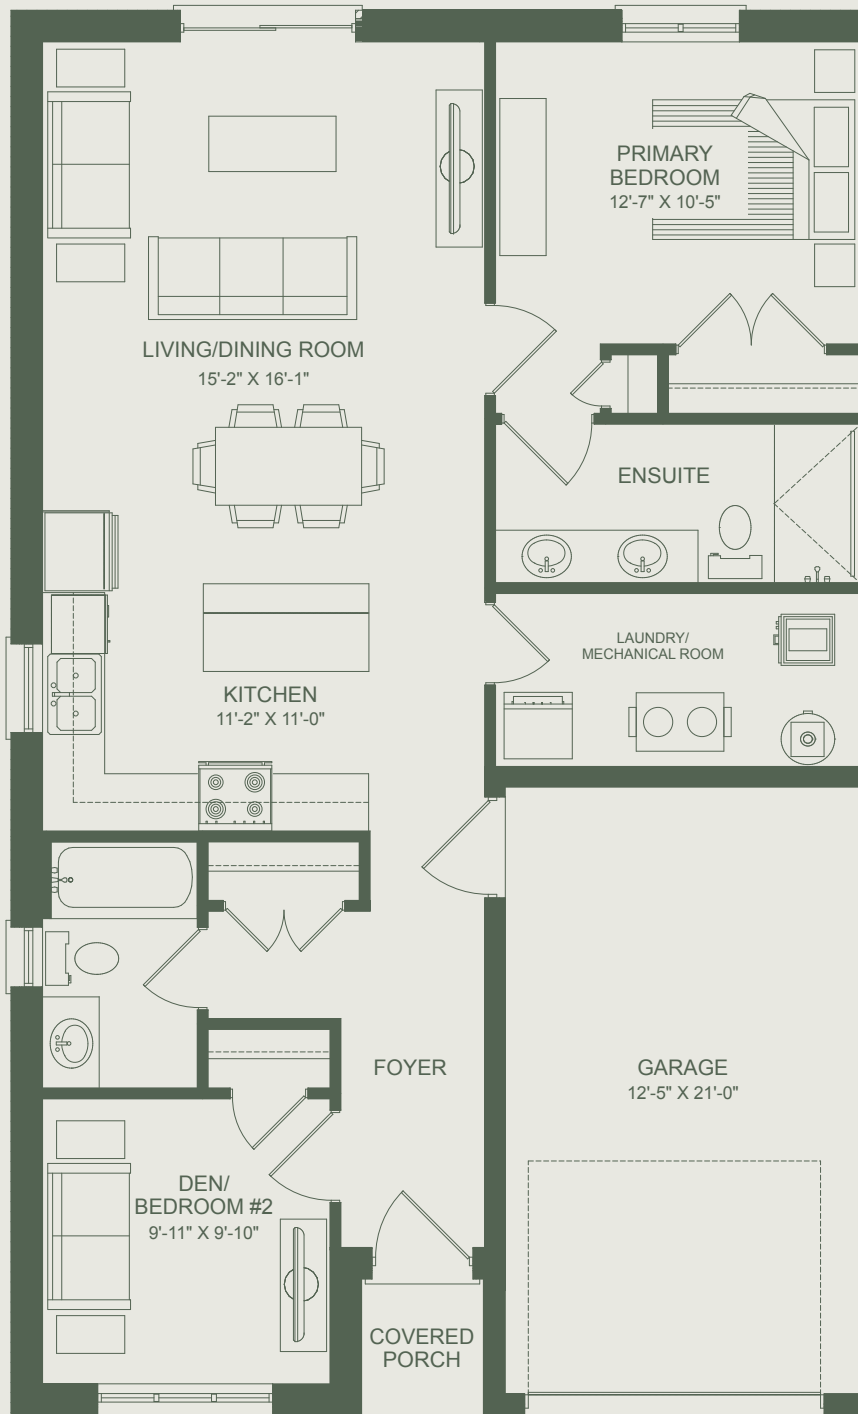

Trailside Flats

Exterior Unit

1115 sqft

MALLET

Main Floor

Plans and specifications are subject to change without notice. Usable floor space may vary from stated area. See sales representative for details. E. & O. E.

Trailside Flats

Interior Unit

1080 sqft

WY
V
E
H
H

Main Floor

Plans and specifications are subject to change without notice. Usable floor space may vary from stated area. See sales representative for details. E. & O. E.