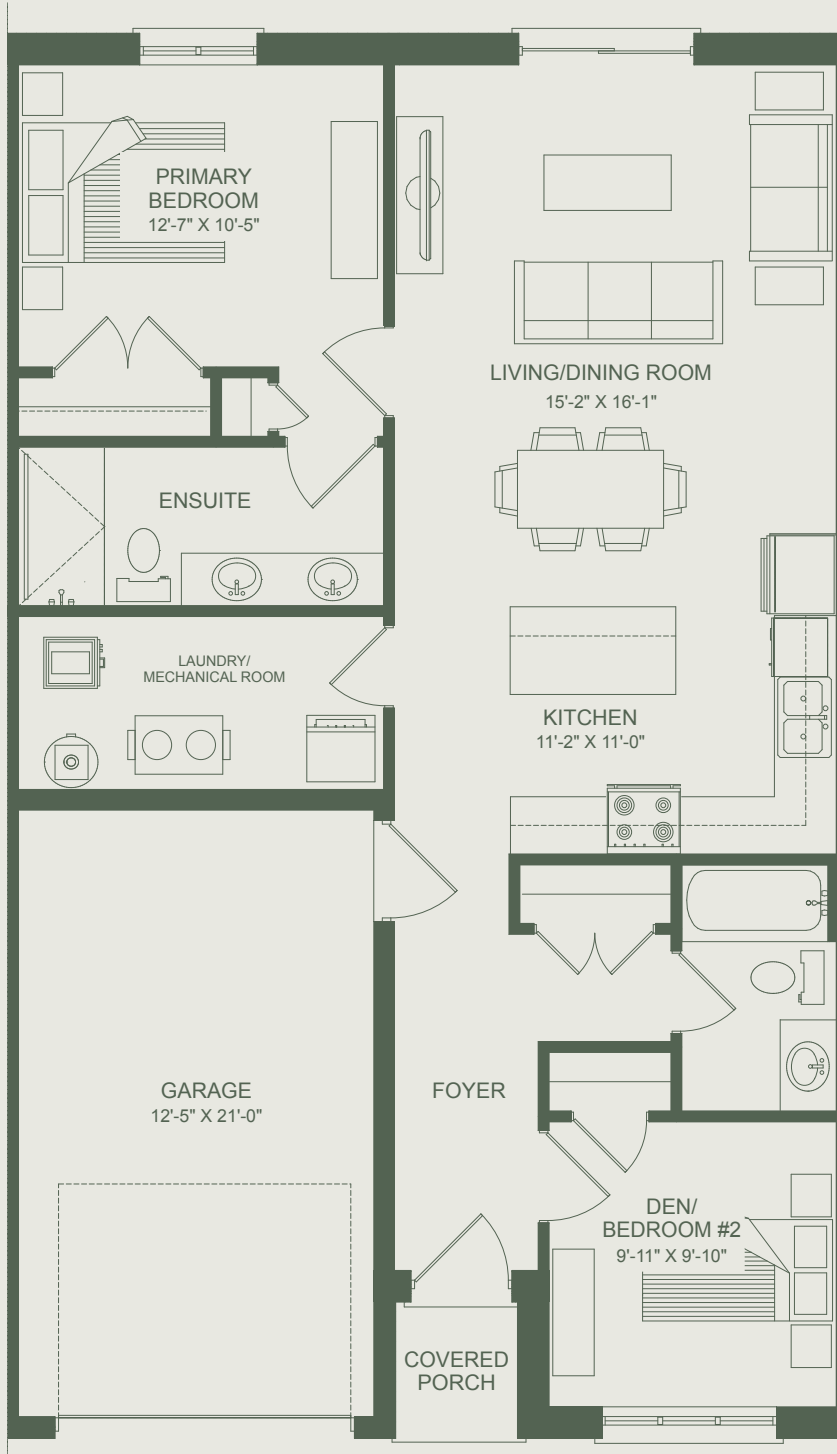

Trailside Flats

Exterior Unit

1115 sqft

MALLET

Main Floor

Plans and specifications are subject to change without notice. Usable floor space may vary from stated area. See sales representative for details. E. & O. E.

Trailside Flats

Interior Unit

1080 sqft

WY
V
E
H
H

Main Floor

Plans and specifications are subject to change without notice. Usable floor space may vary from stated area. See sales representative for details. E. & O. E.