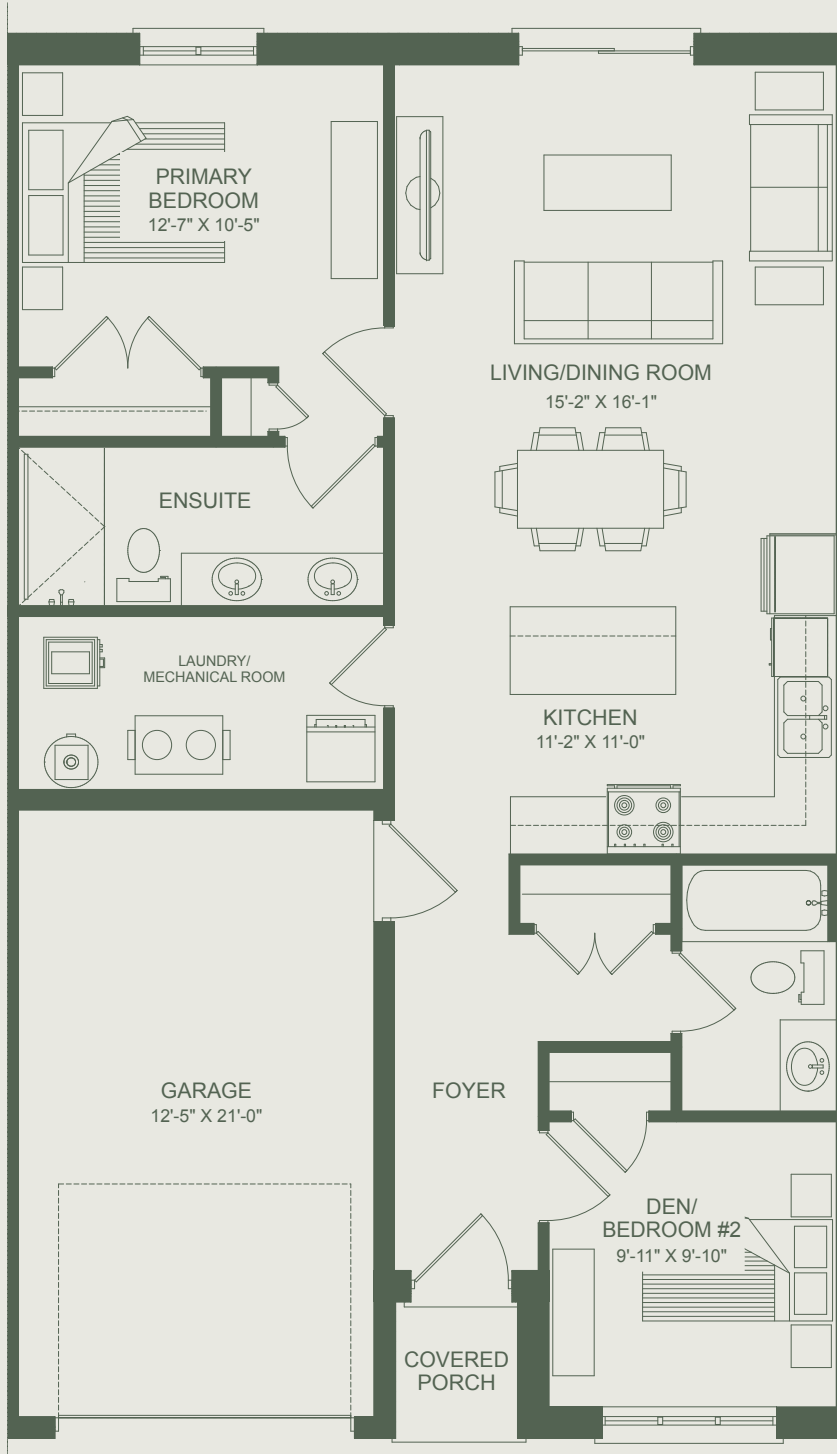

Trailside Flats

Interior
Unit

1080 sqft

W
E
T
H

Main Floor

Plans and specifications are subject to change without notice. Usable floor space may vary from stated area. See sales representative for details. E. & O. E.