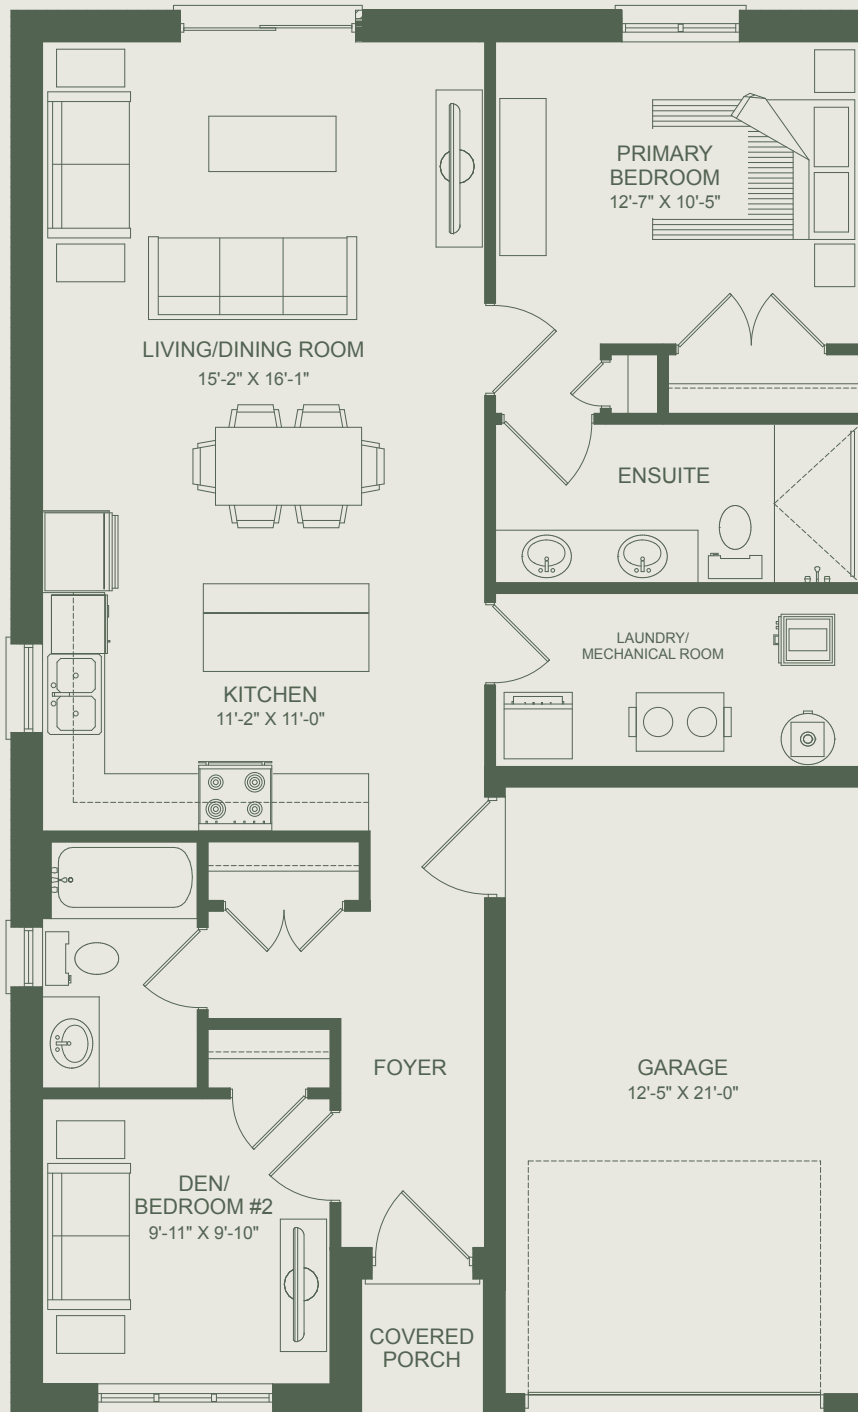

Trailside Flats

Exterior
Unit

1115 sqft

MALLET

Main Floor

Plans and specifications are subject to change without notice. Usable floor space may vary from stated area. See sales representative for details. E. & O. E.