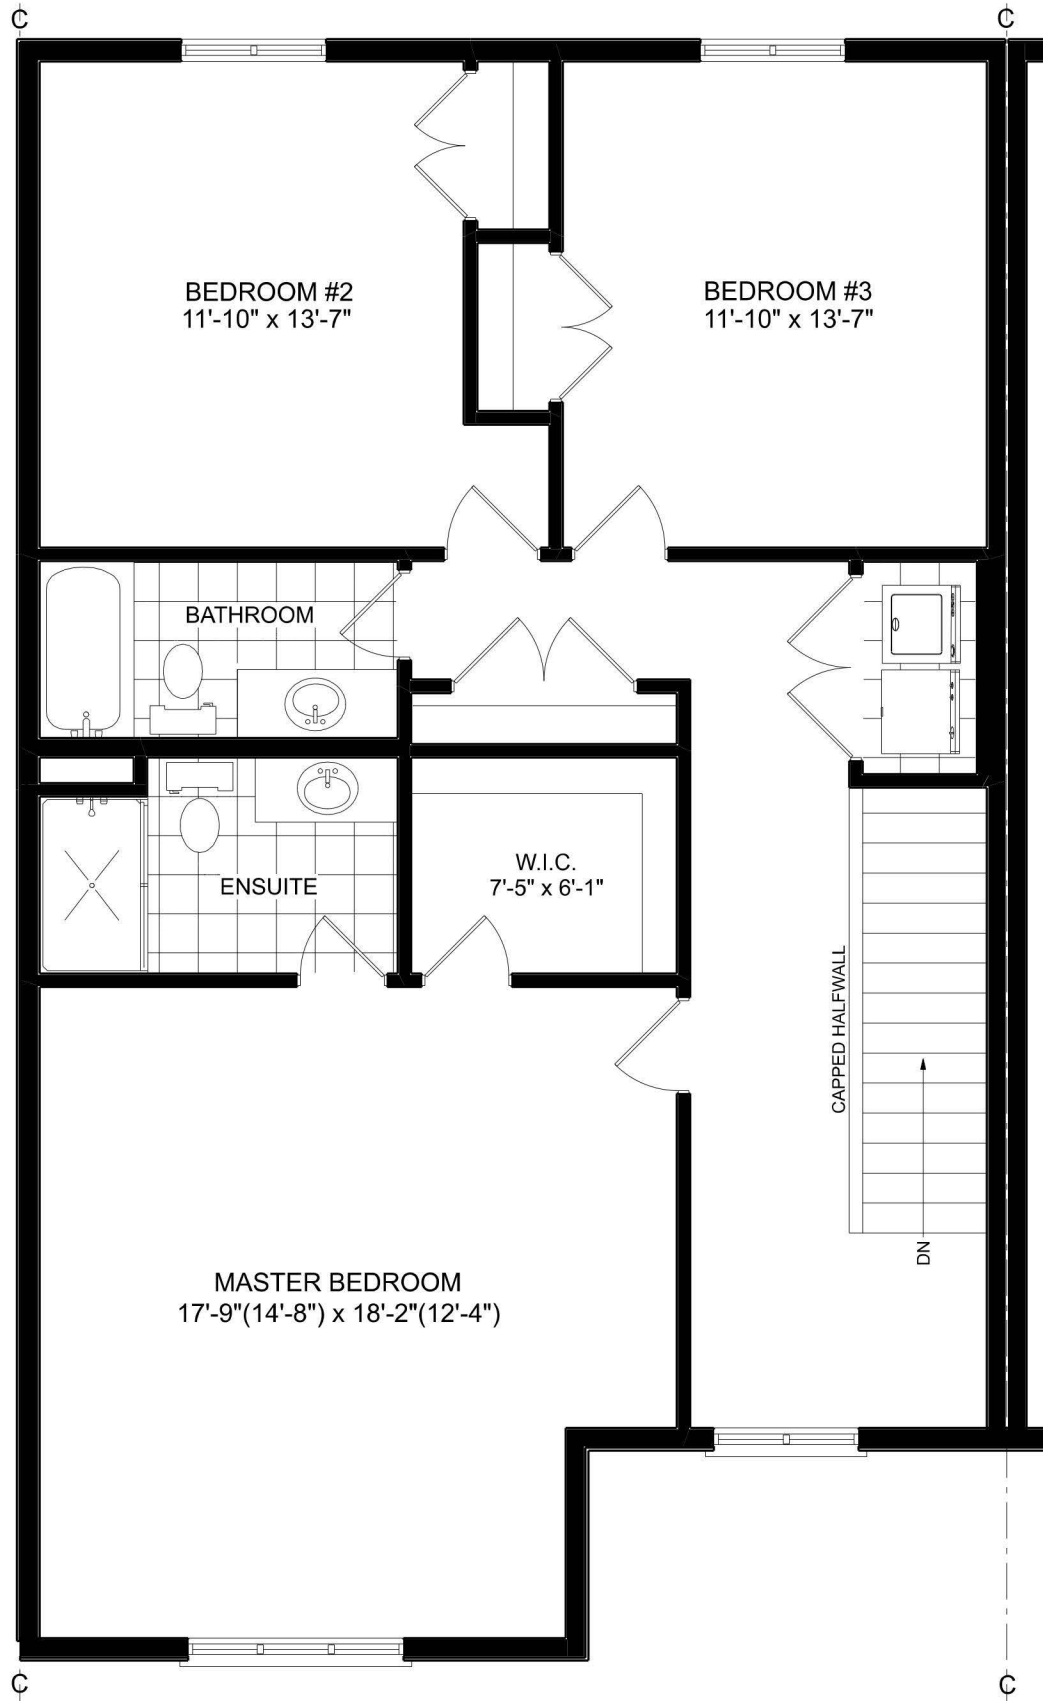

INTERIOR UNIT
 MAIN FLOOR PLAN 900 SQ.FT.

INTERIOR UNIT
 UPPER FLOOR PLAN 1150 SQ.FT.