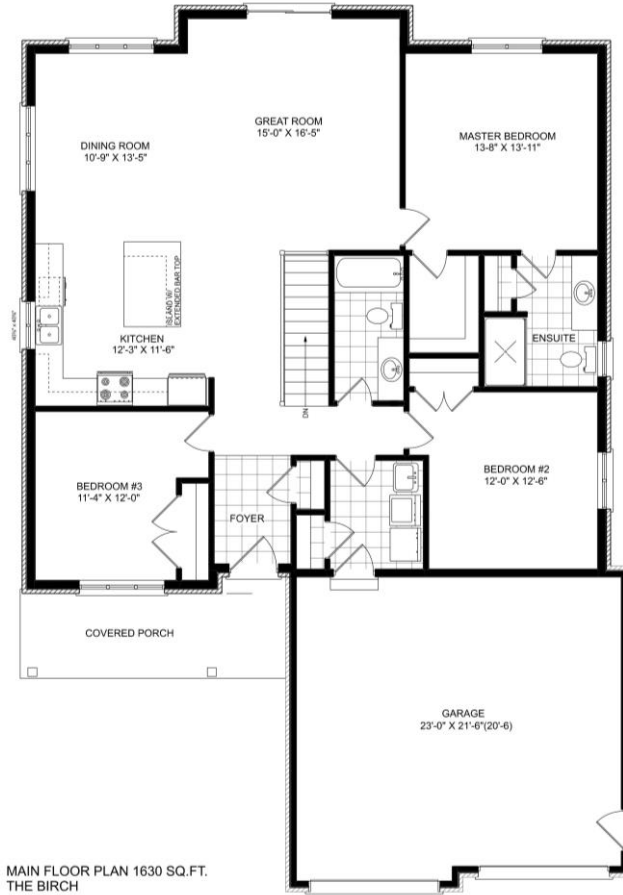

FRONT ELEVATION 'A'
THE BIRCH

FRONT ELEVATION 'B'
THE BIRCH

Disclaimer- This rendering is an artistic concept used for illustrative purposes and may vary from the final product. Soft and hardscaping are not included. The colours, texture, material, landscaping, grading are subject to change without notice.

THE BIRCH – 1630 SQ FT

MAIN FLOOR

THE BIRCH – 1630 SQ FT

BASEMENT