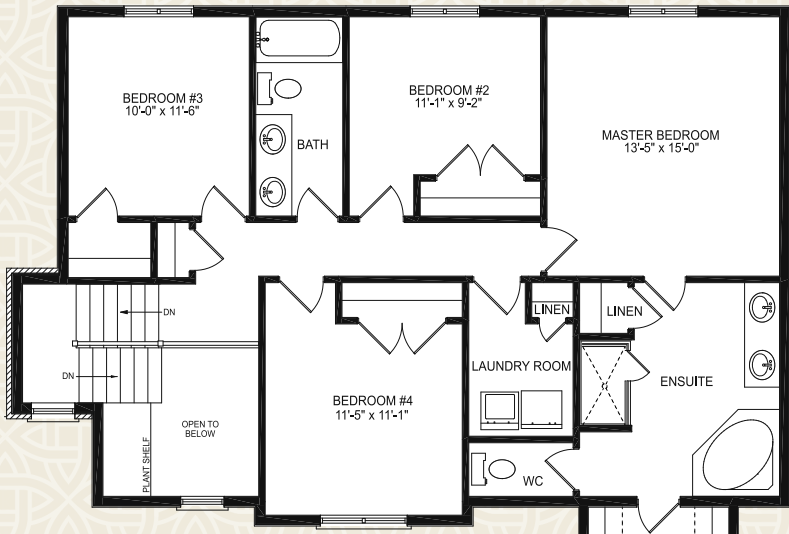

O'  
**MALLEY**  
H O M E S

**SAWGRASS**

**2382 Sq.Ft**

**4 Bedroom 2.5 Bath**

# SAWGRASS

4 Bedroom 2.5 Bath  
2382 Total Finished Area

Another Fine Site by: