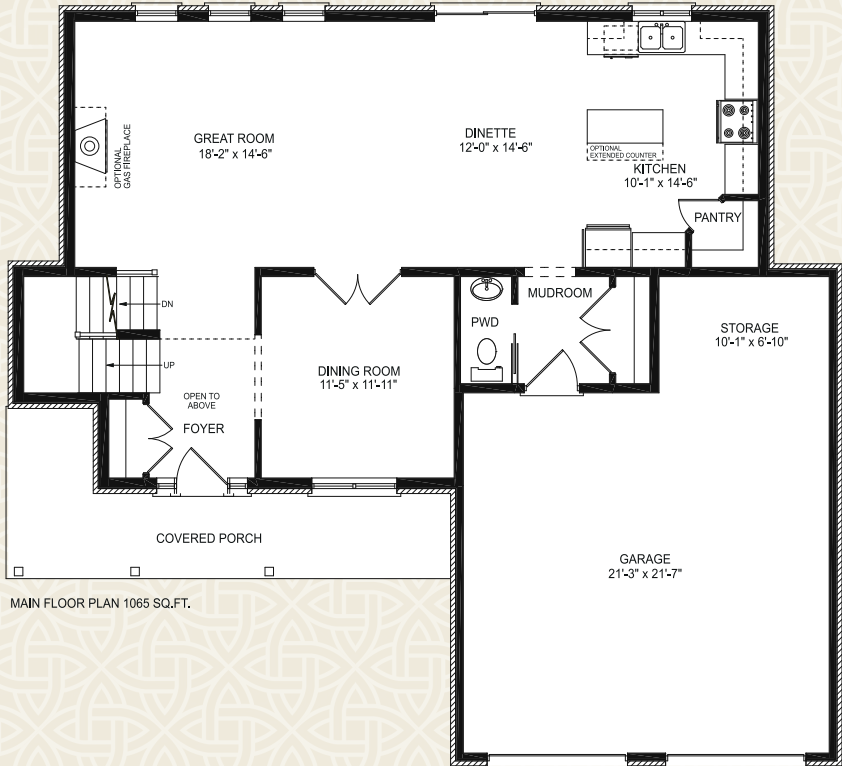

O'  
**MALLEY**  
H O M E S

**SAWGRASS**

**2382 Sq.Ft**

**4 Bedroom 2.5 Bath**

# SAWGRASS

4 Bedroom 2.5 Bath  
2382 Total Finished Area

Another Fine Site by: